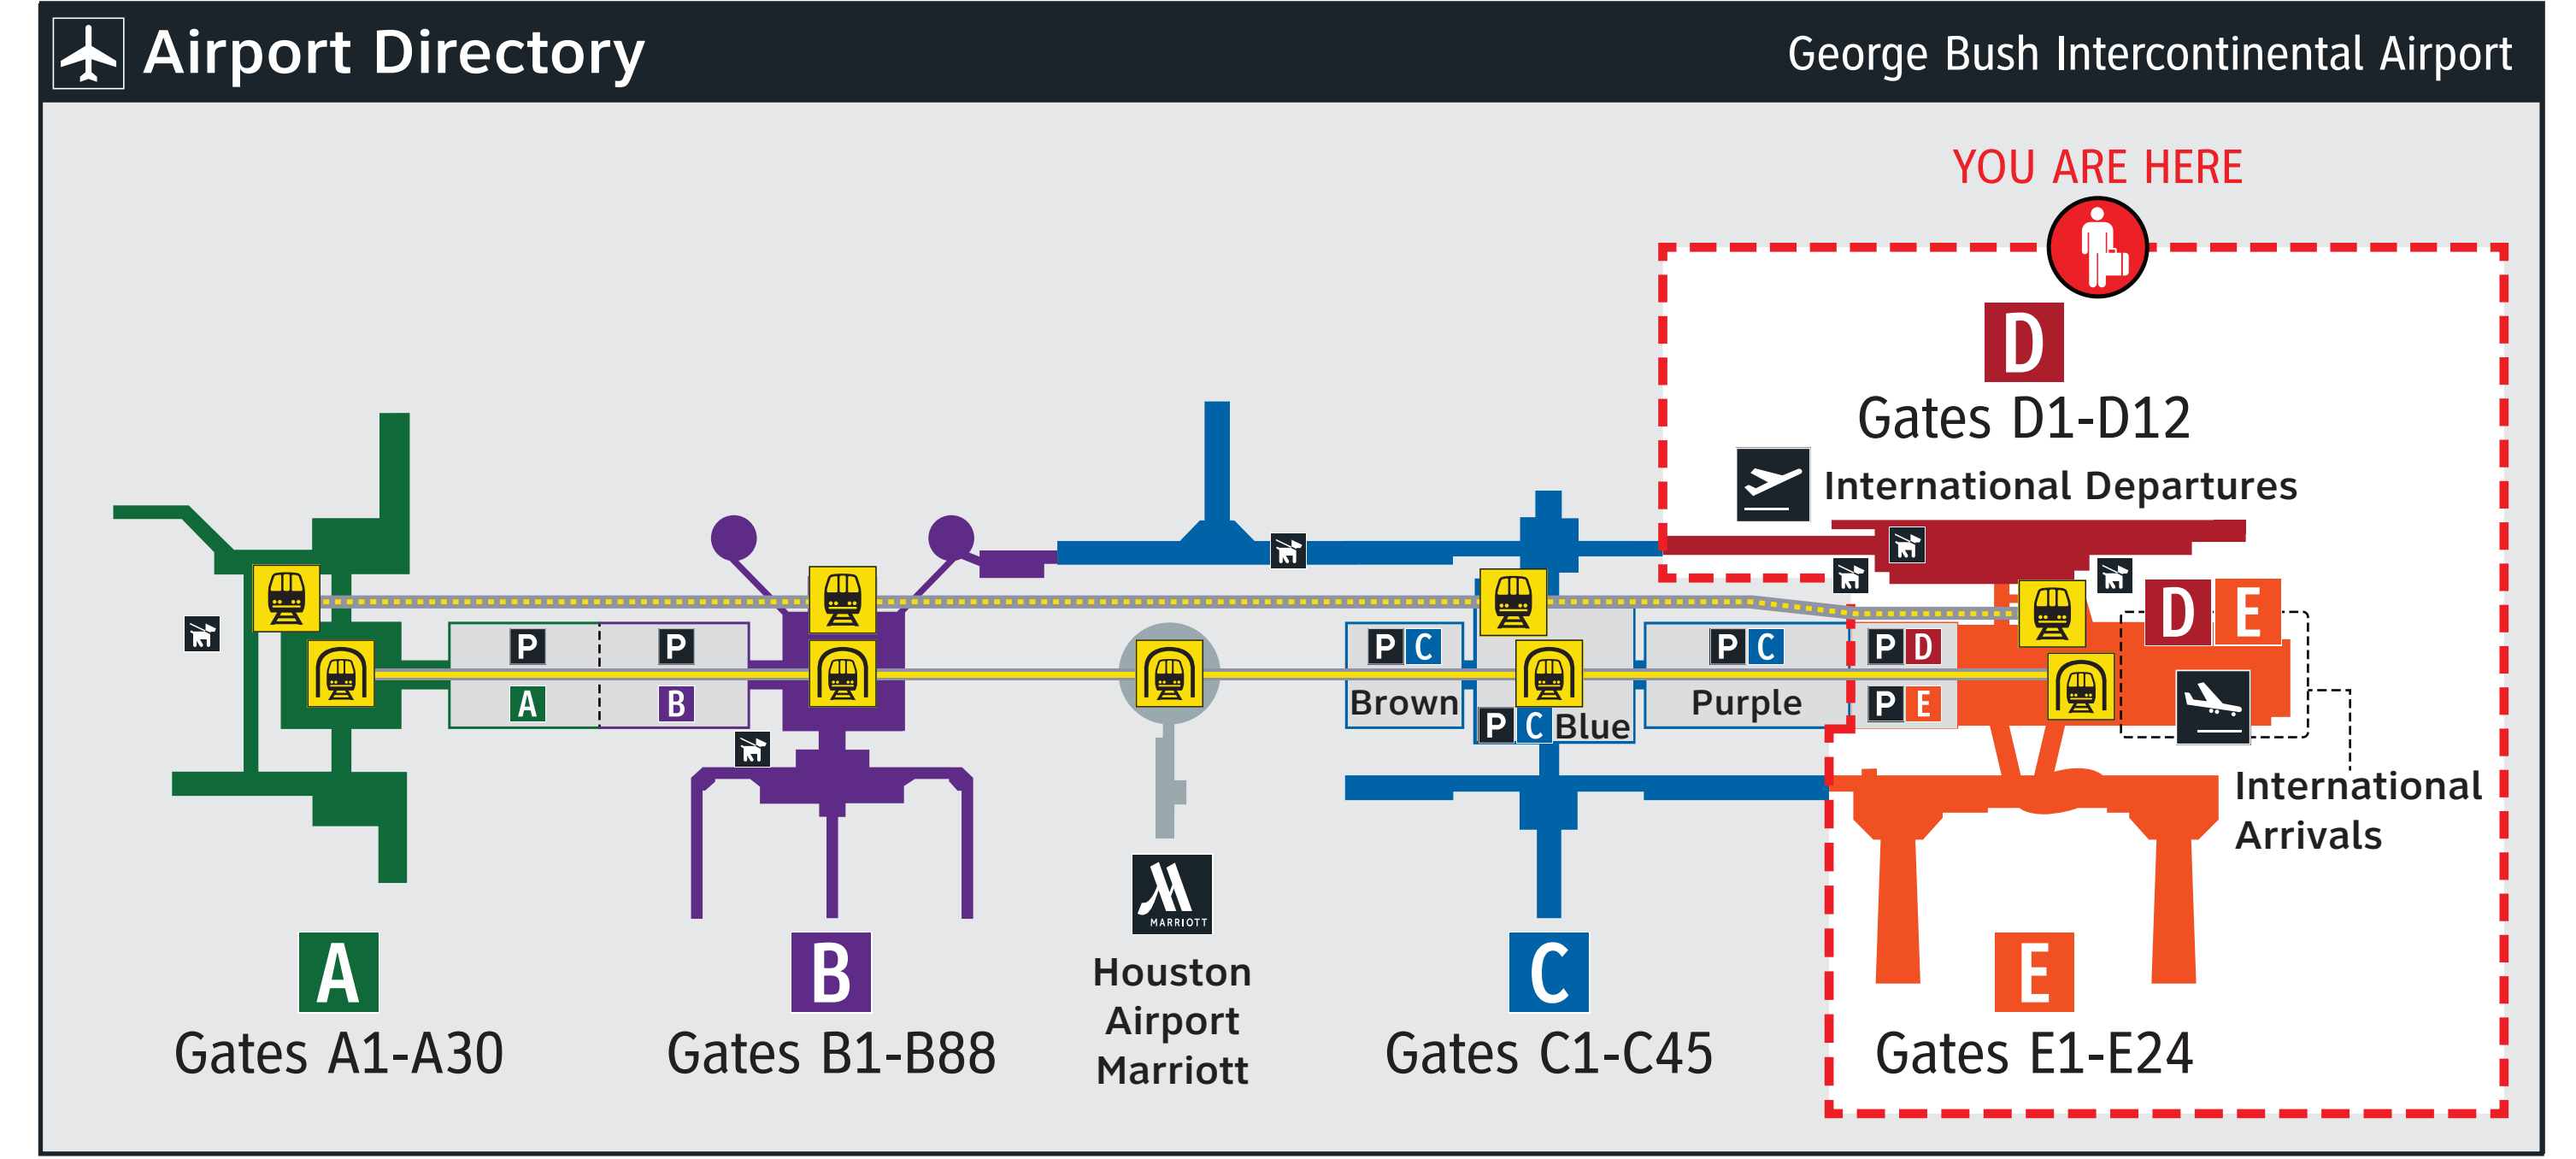

D Terminal Levels

Level 3:
 Skyway to: **A B C**

Level 2:
 Gates D1-D12
 Valet Parking
 Walkway to: **C E**

Level M (Mezzanine):
 The Centurion Lounge

Level 1:
 Parking **D E** (Use Tunnel Level)
 Passenger Drop-Off
 Ticketing/Check-In

Level LL:
 Subway to: **A B C** Marriott

YOU ARE HERE

D Airlines

- Airlines:**
- Aeromexico
 - Air China
 - Air France
 - Air New Zealand
 - All Nippon Airways (ANA)
 - Avianca
 - British Airways
 - Emirates
 - EVA Air
 - InterJet
 - KLM Royal Dutch Airlines
 - Lufthansa
 - Qatar Airways
 - Singapore Airlines
 - Turkish Airlines
 - VivaAerobus
 - Volaris

- Lounges:**
- The Centurion® Lounge by American Express