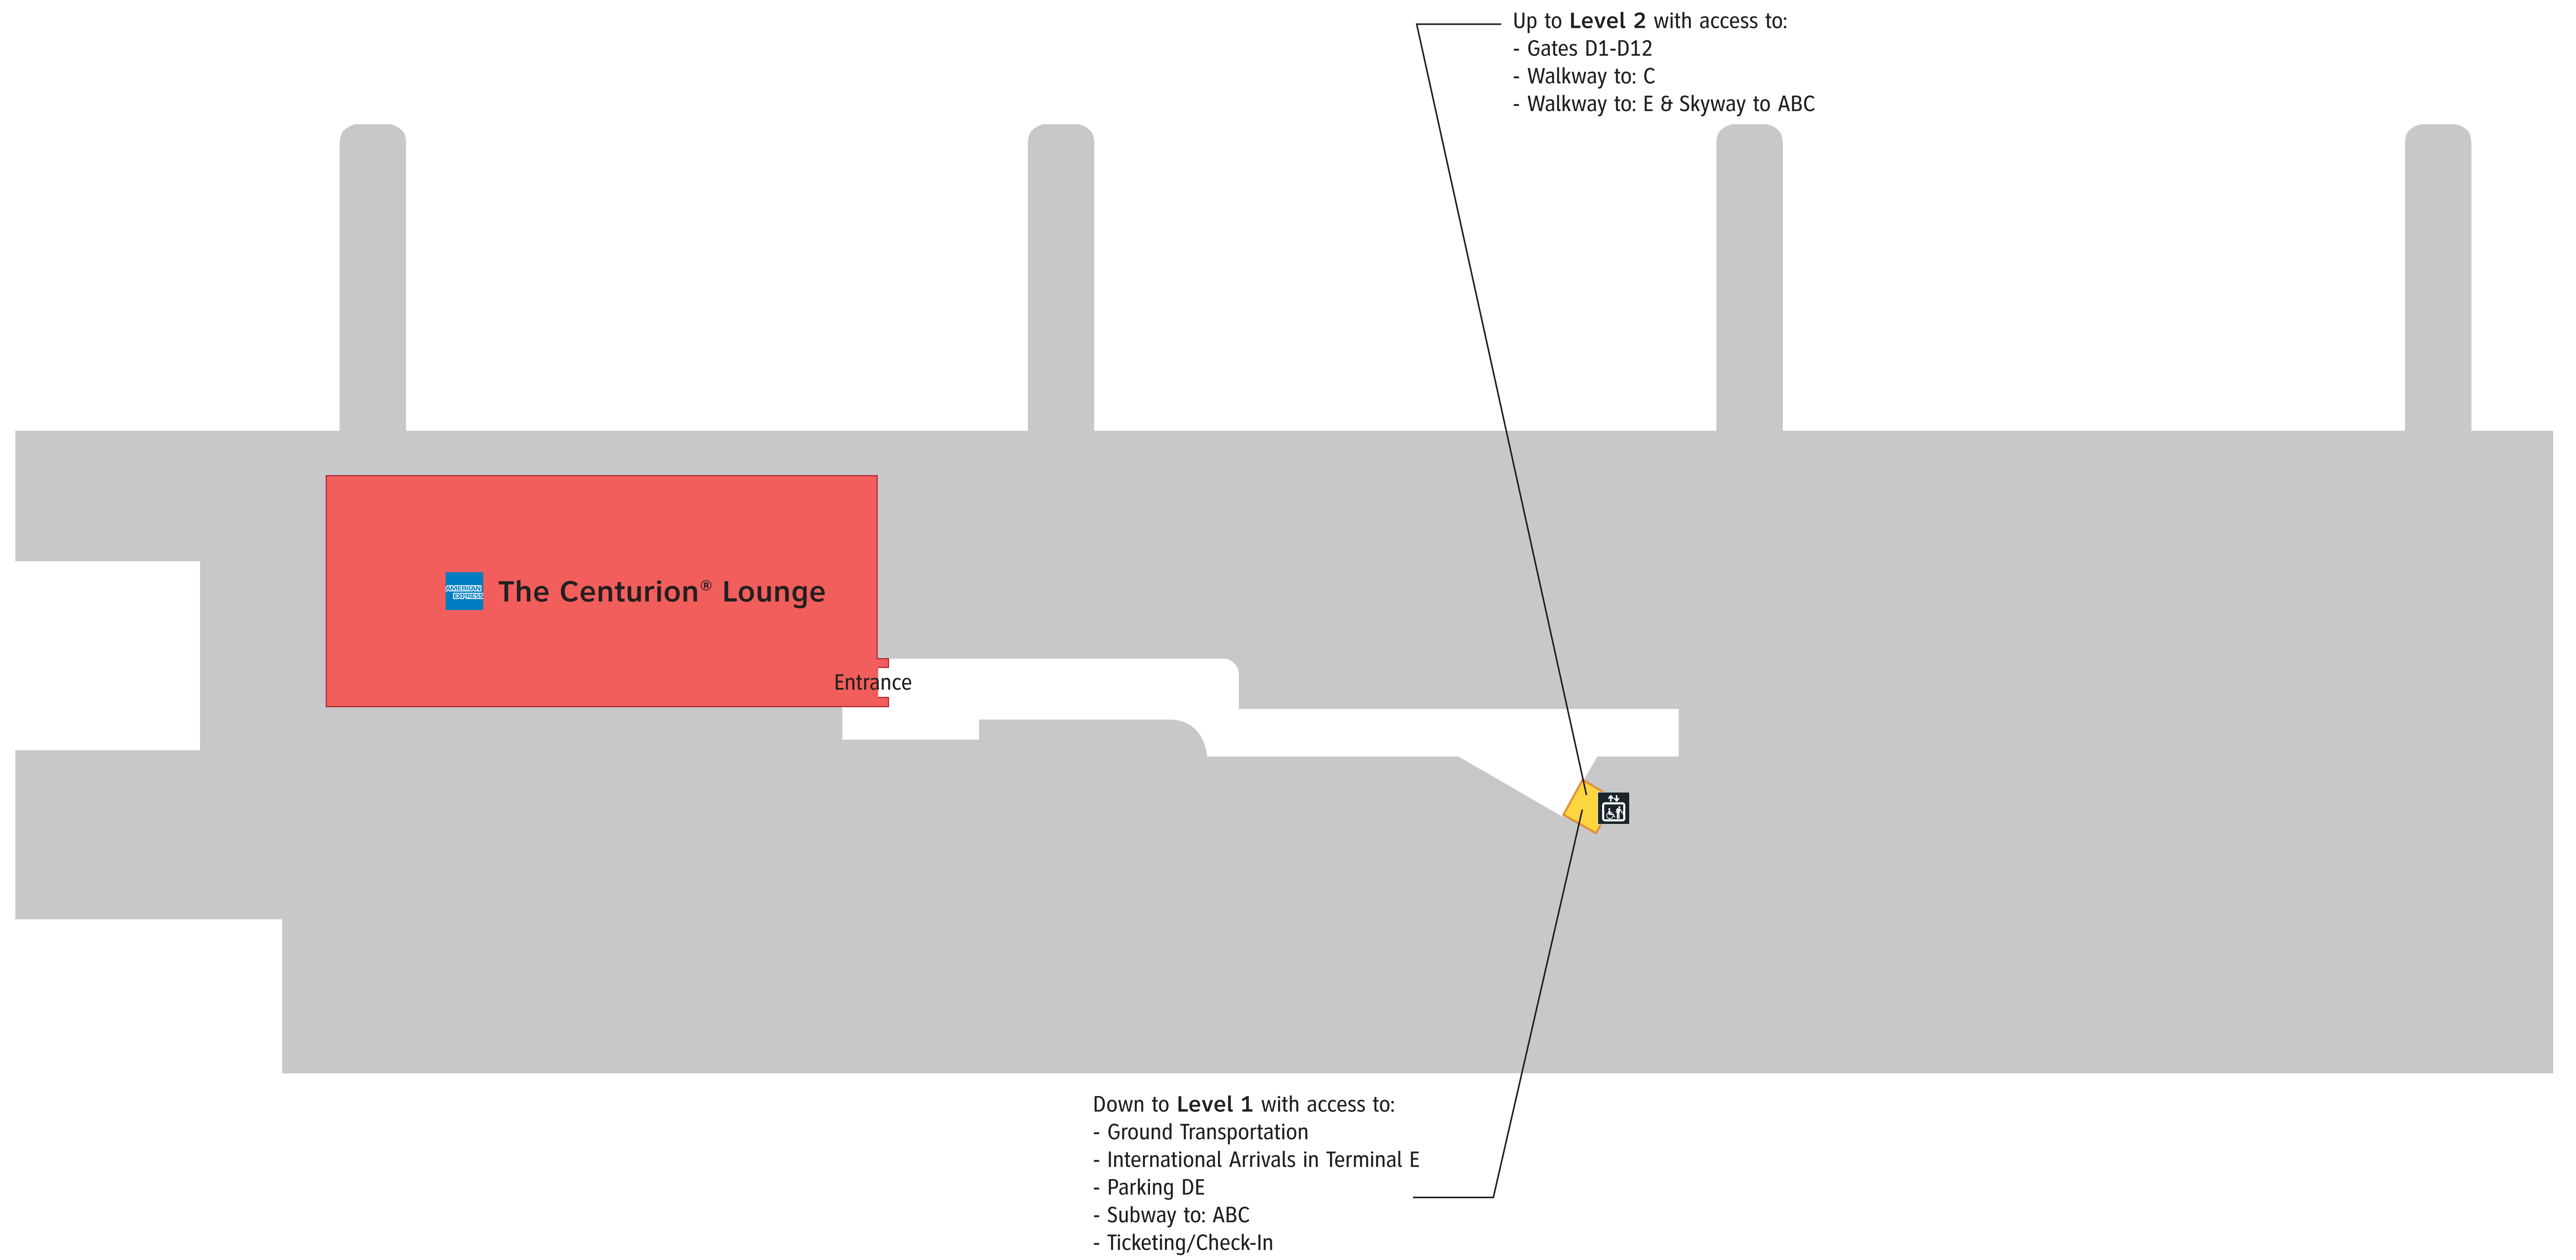

D Terminal Levels

Level 3:
 Skyway to: **A B C**

Level 2:
 Gates D1-D12
 Valet Parking
 Walkway to: **C E**

Level M (Mezzanine):
 The Centurion Lounge

Level 1:
 Parking **D E** (Use Tunnel Level)
 Passenger Drop-Off
 Ticketing/Check-In

Level LL:
 Subway to: **A B C** Marriott

YOU ARE HERE

D Airlines

- Airlines:**
- Aeromexico
 - Air China
 - Air France
 - Air New Zealand
 - All Nippon Airways (ANA)
 - Avianca
 - British Airways
 - Emirates
 - EVA Air
 - InterJet
 - KLM Royal Dutch Airlines
 - Lufthansa
 - Qatar Airways
 - Singapore Airlines
 - Turkish Airlines
 - VivaAerobus
 - Volaris

- Lounges:**
- The Centurion® Lounge by American Express