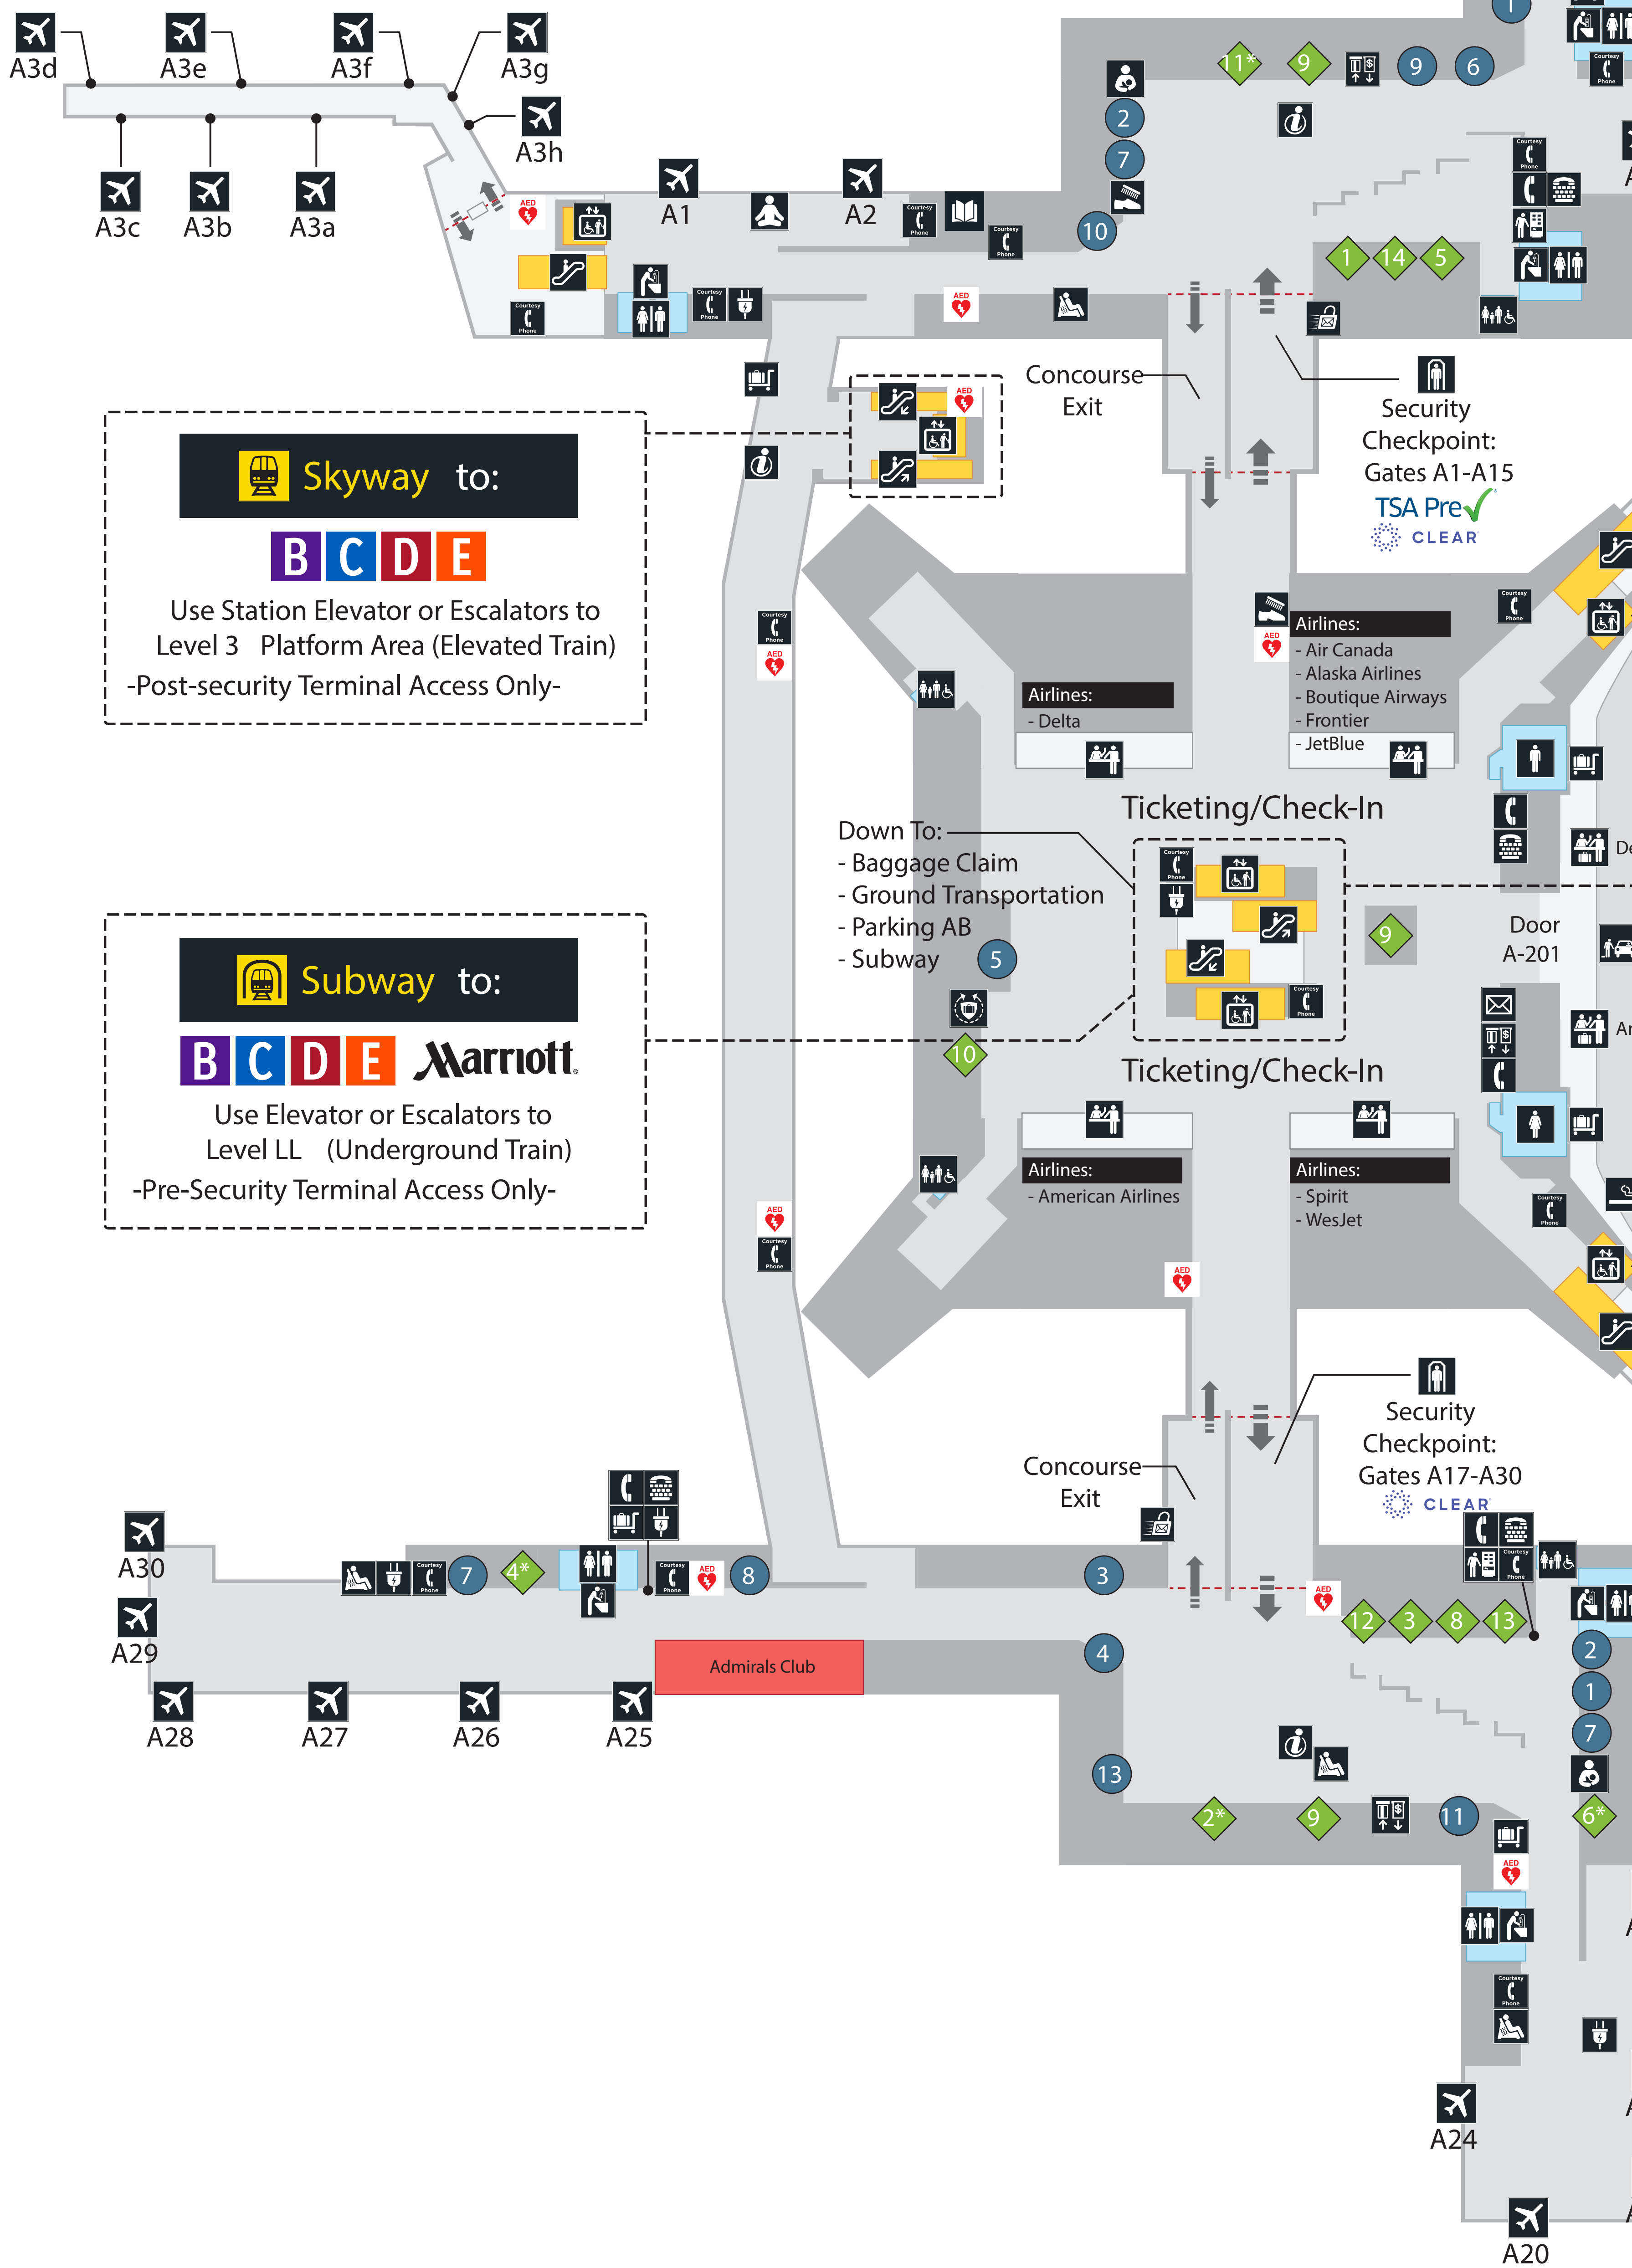

### Terminal Levels

**Level 3:**  
 Skyway to: **B C D E**

**Level 2:**  
 Gates A1-A30  
 Passenger Drop-off  
 Ticketing/Check-In

**Level 1:**  
 Baggage Claim  
 Ground Transportation  
 Passenger Pick-Up  
 Parking **A B**

**Level LL:**  
 Subway to: **B C D E** Marriott

**YOU ARE HERE**

### Airport Directory

George Bush Intercontinental Airport

**YOU ARE HERE**

Gates A1-A30    Gates B1-B88    Houston Airport Marriott    Gates C1-C45    Gates D1-D12 International Departures    International Arrivals    Gates E1-E24

**P A B**

Use Terminal Elevator or Escalators Down to Level 1

**Down To:**  
 - Baggage Claim  
 - Ground Transportation  
 - Parking AB  
 - Valet Parking

Airlines	Amenities & Services	Dining	Shopping
<b>Airlines:</b> - Air Canada - Alaska Airlines - American - Boutique Air - Delta - Frontier - Spirit - United - WestJet	<b>Lounges:</b> - American Airlines - Admirals Club (A25) - United Club (A10)	<b>Dining</b> *full service **grab & go options 1 Blaze Pizza 2 Cadillac Mexican Kitchen & Tequila Bar* 3 Chick-fil-A 4 Hubcap Grill & Beer Yard*** 5 Jack in the Box 6 Liquid Provisions* 7 Mockingbird Distillery & Smokehouse* 8 Panda Express 9 Starbucks** 10 SUBWAY 11 The Breakfast Klub* 12 The Breakfast Klub Express 13 Wendy's 14 Which Wich	<b>Shopping</b> **grab & go options 1 Benefit Cosmetics Automated Kiosk 2 Best Buy Express Automated Kiosk 3 Brookstone 4 City Point 5 Culturemap 6 Dylan's Candy Bar 7 FuelRod SwapBox Kiosk 8 Houston Chronicle 9 Houston! 10 KPRC 2 Travel Store 11 Texas Monthly News** 12 Trip Advisor 13 XpresSpa